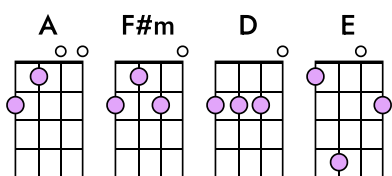

Stand By Me Ben E. King

Intro

A F#m D E A

Vers 1

When the night has come and the land is dark
and the moon is the only light we'll see
No I won't be afraid oh I won't be afraid
Just as long as you stand, stand by me

Chor

So darling darling stand, by me
Oh oh, stand by me
Oh stand, stand by me, stand by me

Vers 2

If the sky that we look upon, should tumble and fall
Or the mountains, should crumble, to the sea
I won't cry, I won't cry, no I won't shed a tear
Just as long as you stand, stand by me

Chor

So darling darling stand, by me
Oh oh, stand by me
Oh stand, stand by me, stand by me

Instrumental

A F#m D E A

Chor

So darling darling stand, by me

Oh oh, stand by me

Oh stand, stand by me, stand by me

Whenever you're in trouble won't you stand by me

Ohhh stand by me oh stand by me, stand by me, stand by me