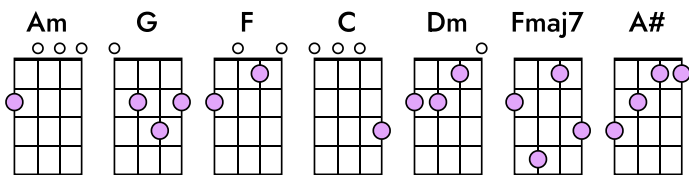

Let It Be The Beatles

Intro

Am G F C
G F C Dm C

Vers 1

C G
When I find myself in times of trouble,
Am Fmaj7 Dm
Mother Mary comes to me
C G F C Dm C
Speaking words of wisdom, let it be
C G
And in my hour of darkness,
Am Fmaj7 Dm
She is standing right in front of me
C G F C Dm C
Speaking words of wisdom, Let it be

Chor

Am G F C
Let it be, let it be, let it be, let it be
C G F C Dm C
Whisper words of wisdom, let it be

Vers 2

C G
And when the broken hearted people,
Am Fmaj7 Dm
Living in the world agree
C G F C Dm C
There will be an answer, let it be
C G
For though they may be parted,
Am Fmaj7 Dm
There is still a chance that they may see
C G F C Dm C
There will be an answer, let it be