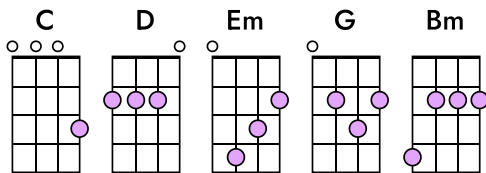

Let Her Go Passenger

Intro

C D Em D C D Em D
C D Em D C D Em

Well you only need the light when it's burning low
Only miss the sun when it's starts to snow
Only know your lover when you let her go
Only know you've been high when you're feeling low
Only hate the road when you're missin' home
Only know your lover when you've let her go
D
And you let her go

Zwischenspiel

Em C D Bm
Em C D

Em C
Staring at the bottom of your glass
D Bm
Hoping one day you will make a dream last
Em C D
The dreams come slow and goes so fast
Em C
You see her when you close your eyes
D Bm
Maybe one day you will understand why
Em C D
Everything you touch all it dies

Because you only need the light when it's burning low
Only miss the sun when it's starts to snow
Only know your lover when you let her go
Only know you've been high when you're feeling low
Only hate the road when you're missin' home
Only know your lover when you've let her go